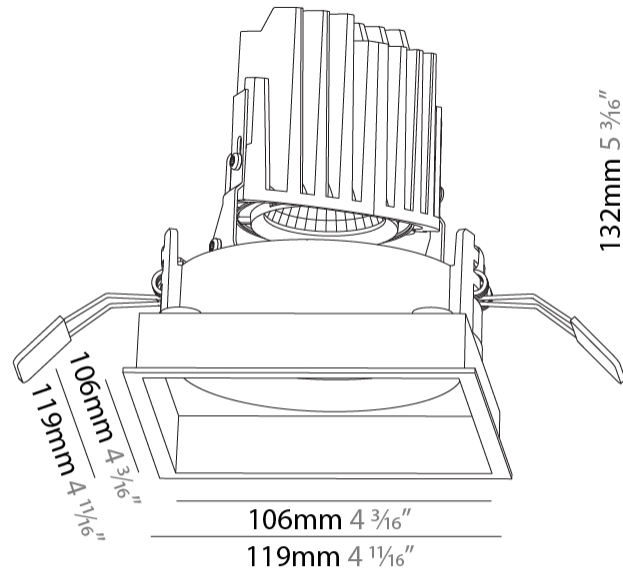

GENERAL

Series: Bioniq
Subseries: Bioniq Square Adjustable
Brand: Prolicht
Division: Architectural
Mounting Type: Recessed
Mounting Location: Ceiling
Subcategory: Downlight

PHYSICAL

Shape: Square
Length (mm): 119
Length (in): 4 11/16
Width (mm): 119
Width (in): 4 11/16
Depth (mm): 132
Depth (in): 5 3/16
Min. Recessing Depth (mm): 150
Min. Recessing Depth (in): 5 7/8
Light Distribution: Adjustable / Downlight
Weight (kg): 0.544
Weight (lbs): 1.2
Fixture Finish: SSR / BKV / CWI / CRY / HAB / UFT / ITA / RUA / FTG / MYG / LOD / PUS / FRO / FUP / KIA / POP / BLS / SPG / MEY / GOH / GUM / CHC / COM / ABZ / JAG / OBR / MOS / ROR
Fixture Material: Aluminum Die Cast
Cut-out Measurements: 114mm / 4 1/2" x 114mm / 4 1/2"

ELECTRICAL

Lamp Type: LED (Zhaga Standard)
Total Output Wattage (W): 15
Dimming: Dali Dimming
Driver Included: No
Driver Location: Recessed Housing
Driver Type: Constant Current - 120Vac
Housing: See components
Input Voltage (V): 120
Constant Current (MA): 350

LED

Number of LEDs: 1
Color Temperature (°K): Warm Dim
Max. Delivered Lumen (lm): 760
Nominal Lumen (lm): 1140
CRI: >90 CRI
Lamp Life (hrs): 50000

OPTICAL

Reflector°: 20 / 40 / 60
Adjustability: Rotational 355°; Tilt 30°

RATINGS AND CERTIFICATIONS

Certified By: Certified for North American Standards
IP rating: IP20